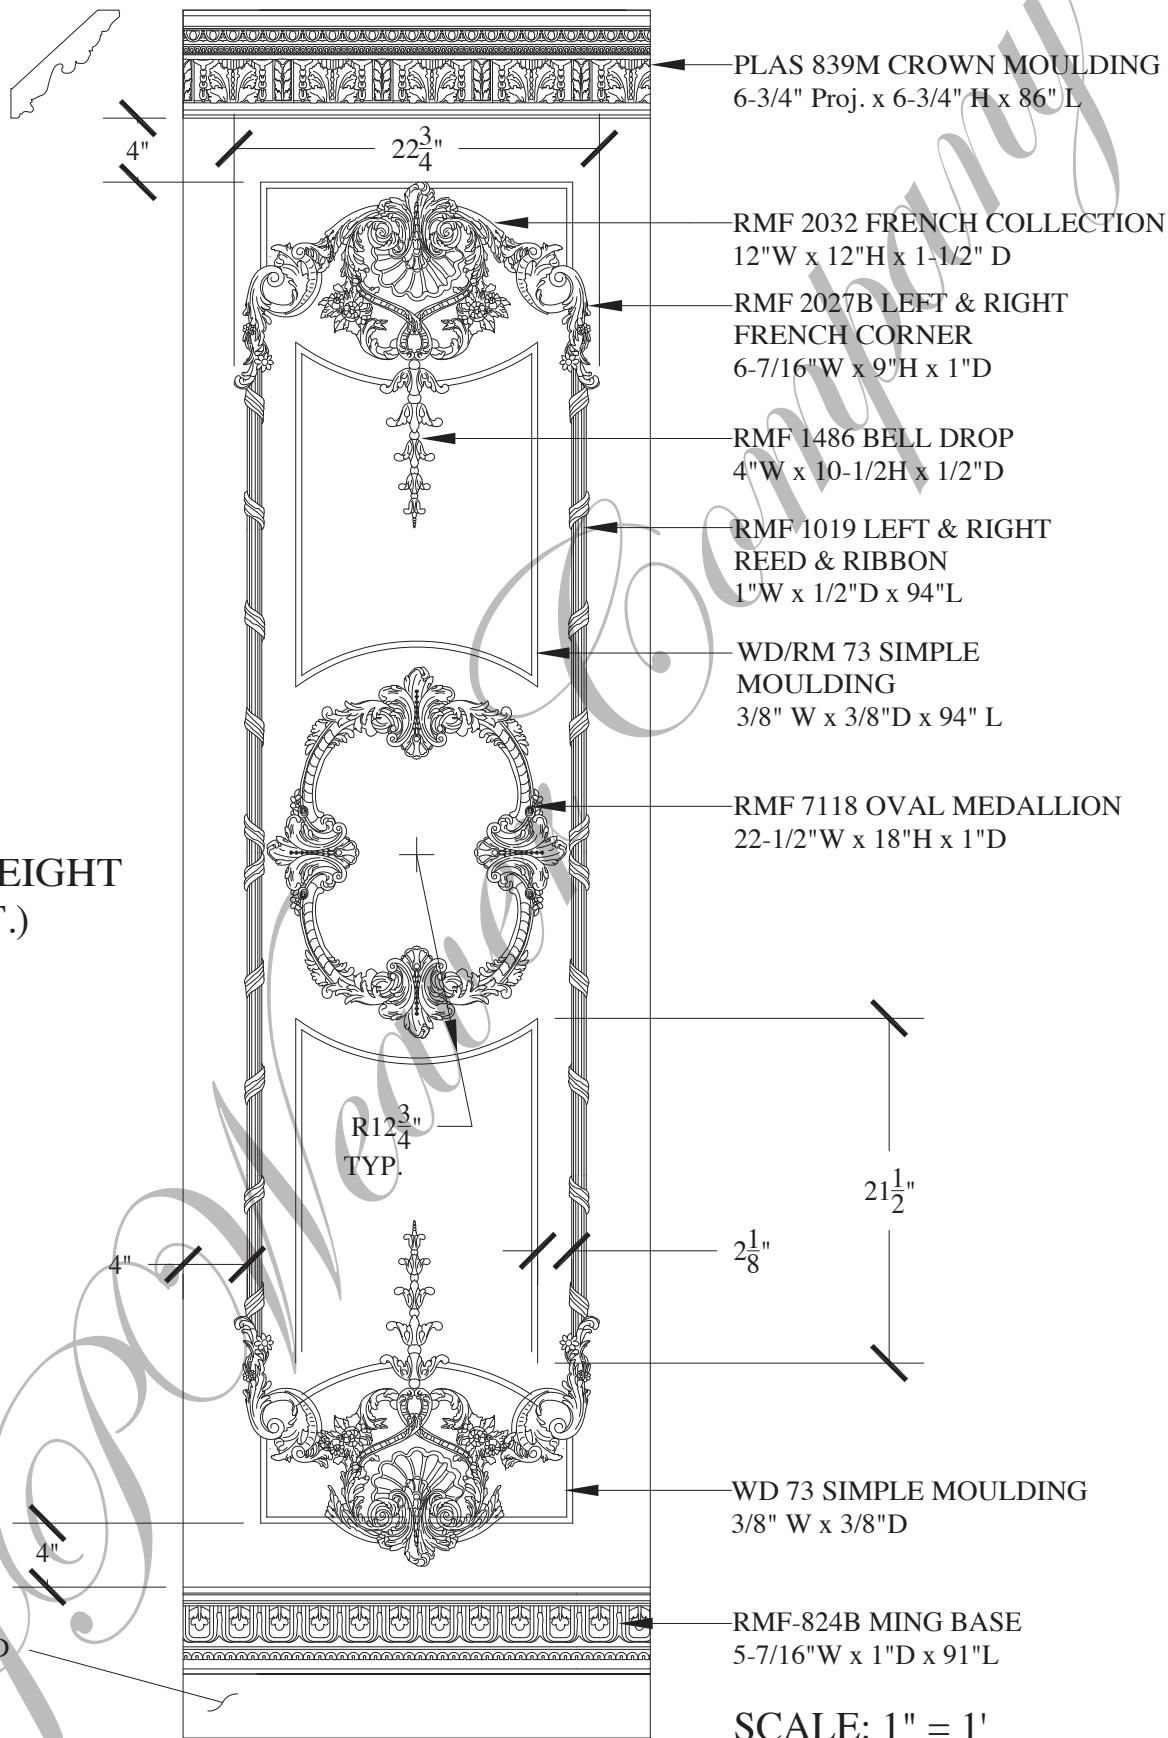

WALL HEIGHT
108" (9 FT.)

J.P. Weaver Company

FAX: (818) 500-1798 941 AIR WAY GLENDALE, CALIFORNIA, 91201 TEL: (818) 500-1740
WWW.JPWEAVER.COM & design@jpweaver.com

Panel Corner Design #5
RMF 2027B Corner, PLAS
839M Crown & 824B Base